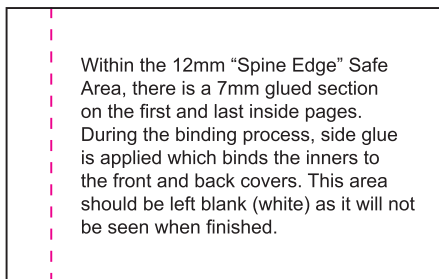

## ■ Bleed (3mm)

The bleed area extends 3mm beyond the edge of your finished document. Colours and images must extend beyond the edge of the document to prevent unwanted white borders around the edge of your finished document. Note that this 'bleed' will be trimmed during the finishing process so ensure that no important details are set up to print in this area

## ■ Safe Area (5mm)

it is recommended that your artwork is at least 5mm from the edge of the page if it is not meant to bleed off. Printed borders placed too close to the edge of a page may look uneven when the job is trimmed.

**Important:** Anything beyond the white dotted line will be trimmed off

**Remember:** Text may be lost if insufficient space is left along the spine margin so please leave 12mm minimum.

7mm Side Glue (not shown to scale)

**A5 Portrait  
Perfect Bound Book  
148mm x 210mm  
Left Inside Page**

12mm "Spine Edge" Safe Area

12mm "Spine Edge" Safe Area

**A5 Portrait  
Perfect Bound Book  
148mm x 210mm  
Right Inside Page**

12mm "Spine Edge" Safe Area